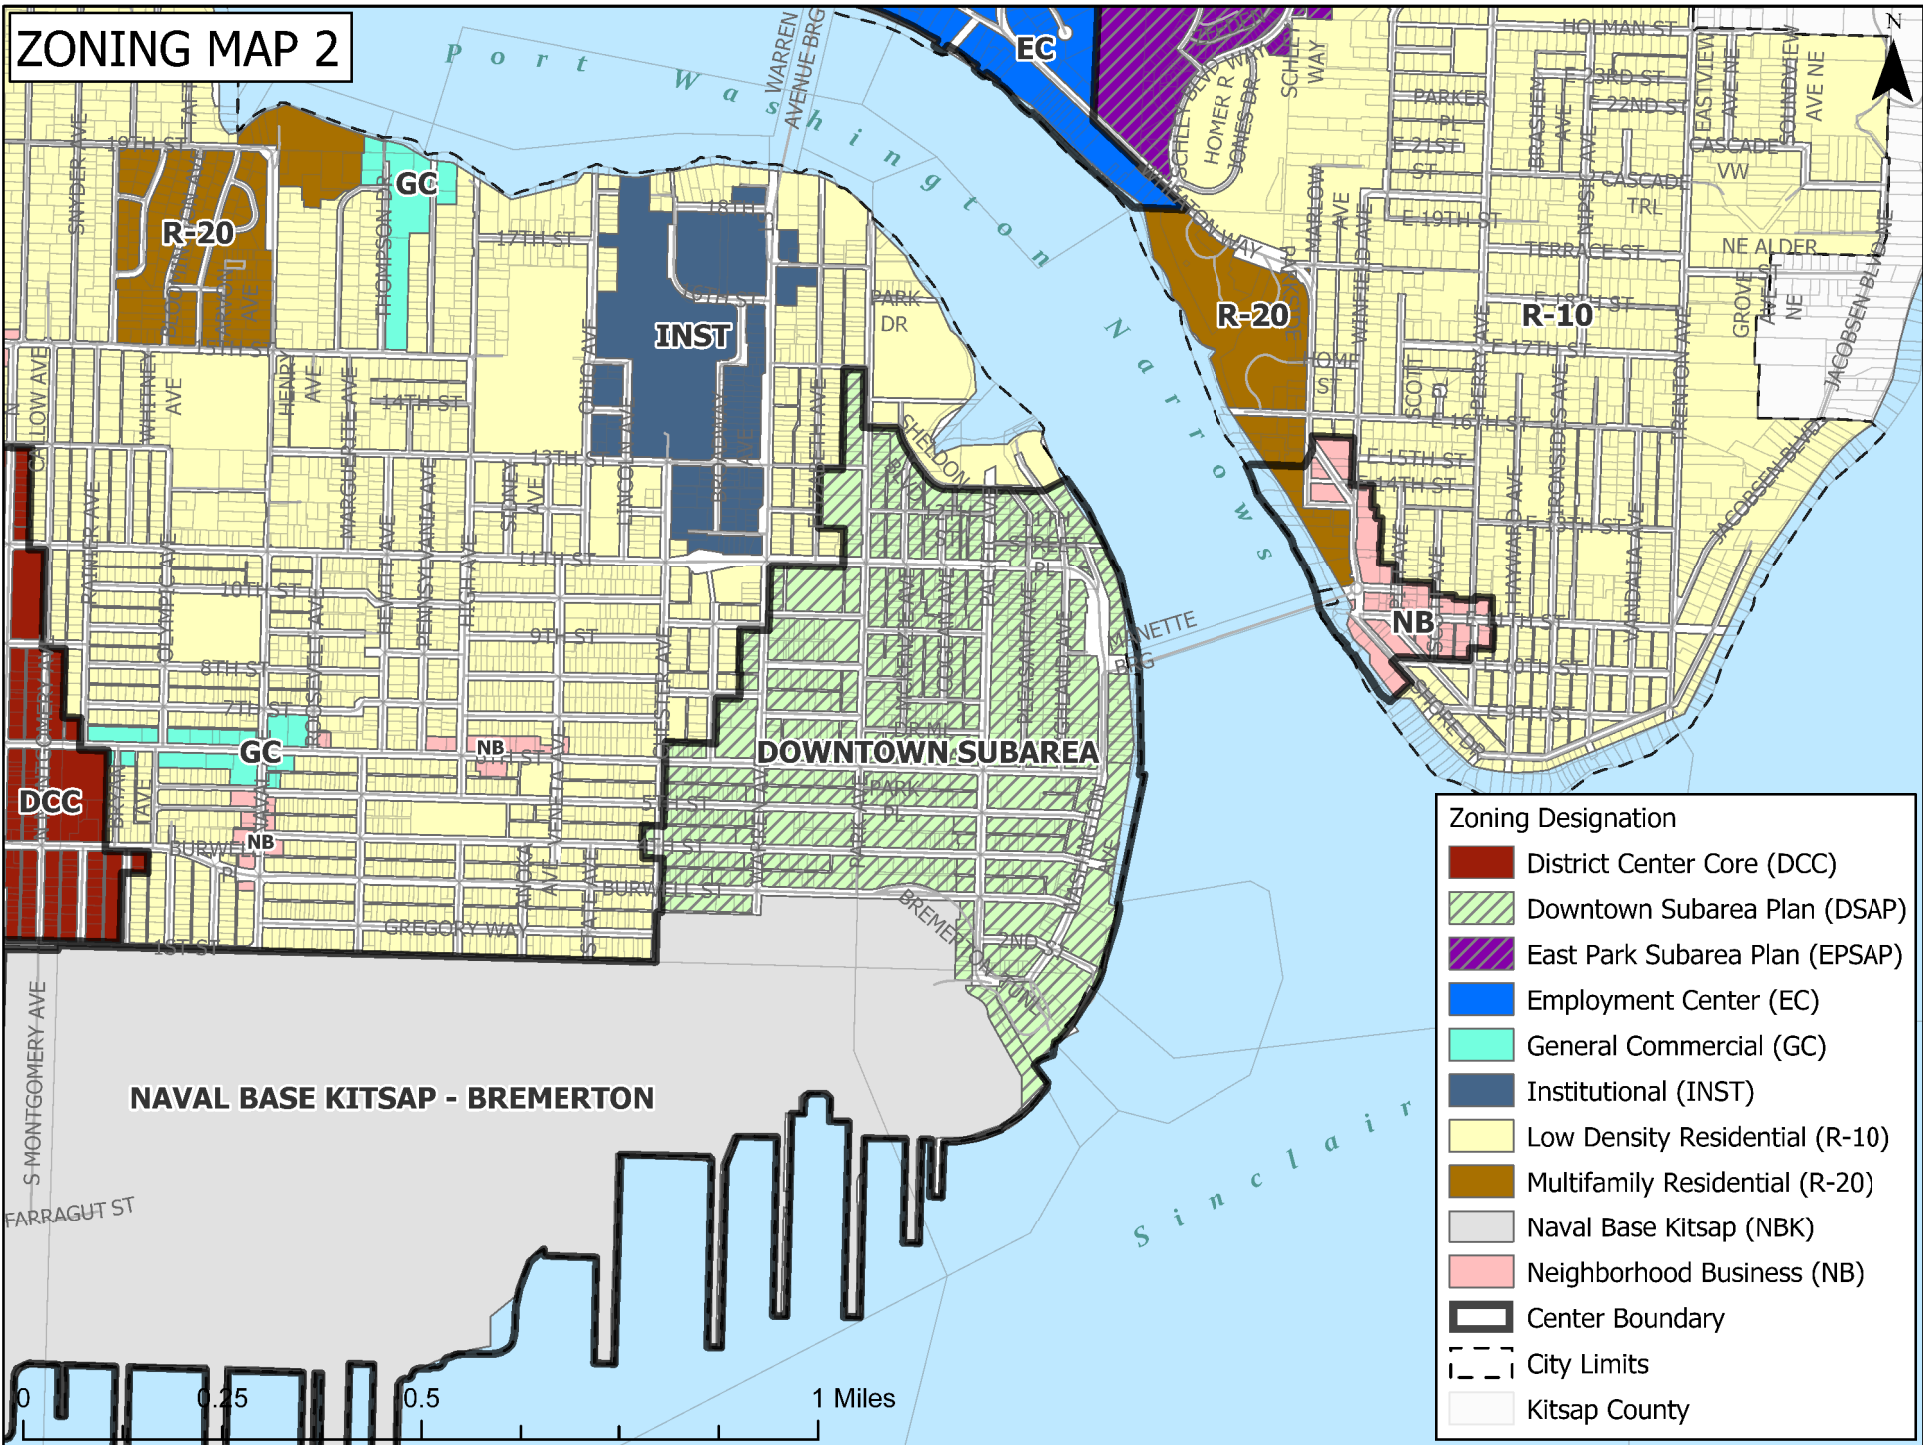

ZONING MAP 2

Zoning Designation

- District Center Core (DCC)
- Downtown Subarea Plan (DSAP)
- East Park Subarea Plan (EPSAP)
- Employment Center (EC)
- General Commercial (GC)
- Institutional (INST)
- Low Density Residential (R-10)
- Multifamily Residential (R-20)
- Naval Base Kitsap (NBK)
- Neighborhood Business (NB)
- Center Boundary
- City Limits
- Kitsap County