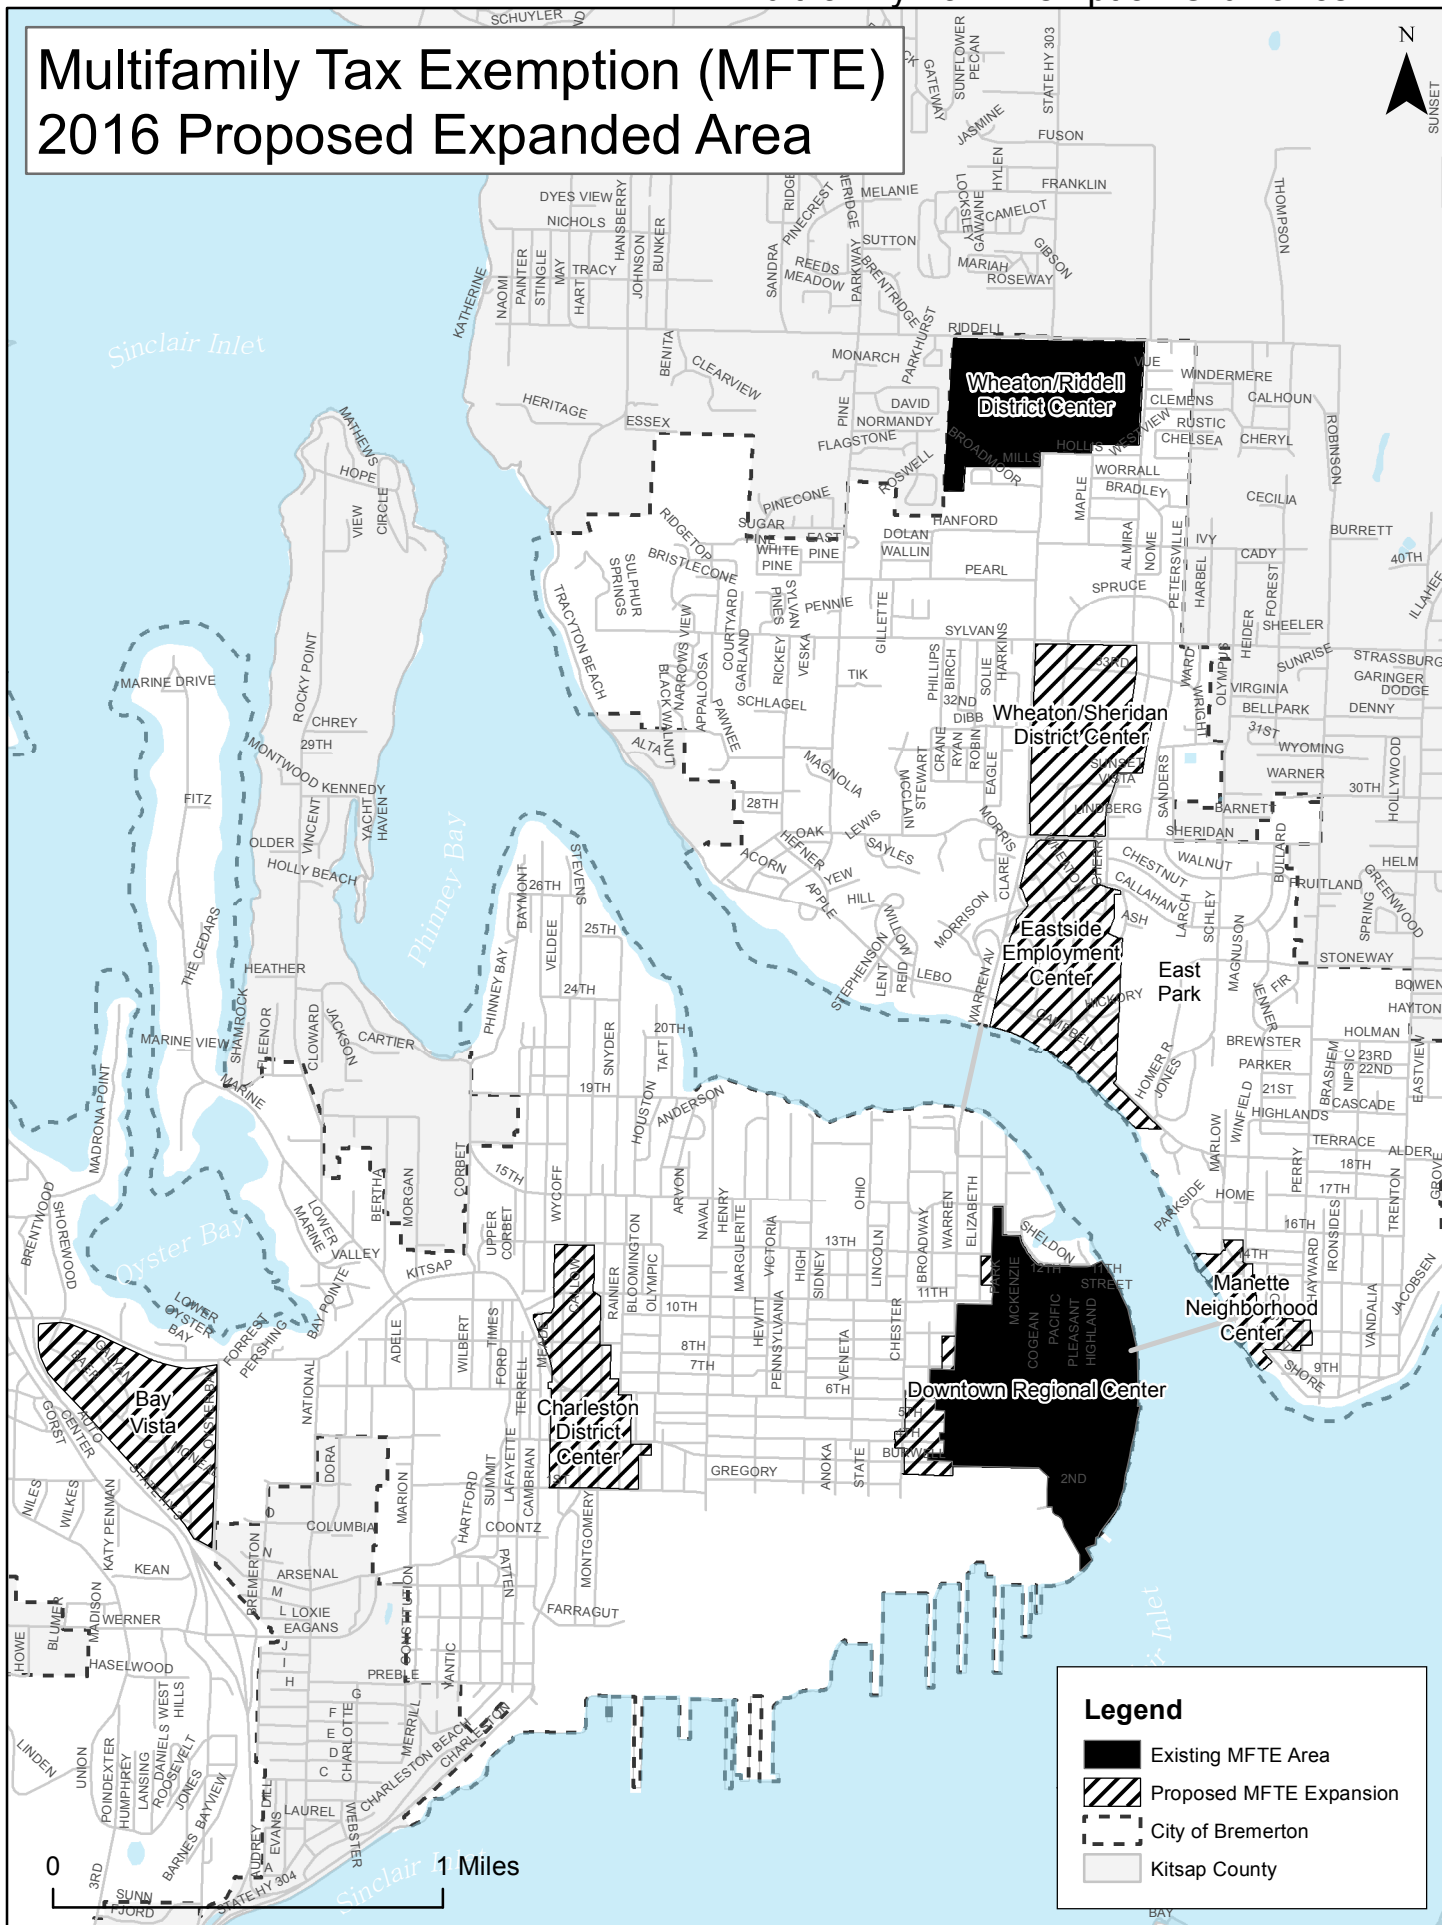

Multifamily Tax Exemption (MFTE) 2016 Proposed Expanded Area

Legend

- Existing MFTE Area
- Proposed MFTE Expansion
- City of Bremerton
- Kitsap County

0 1 Miles