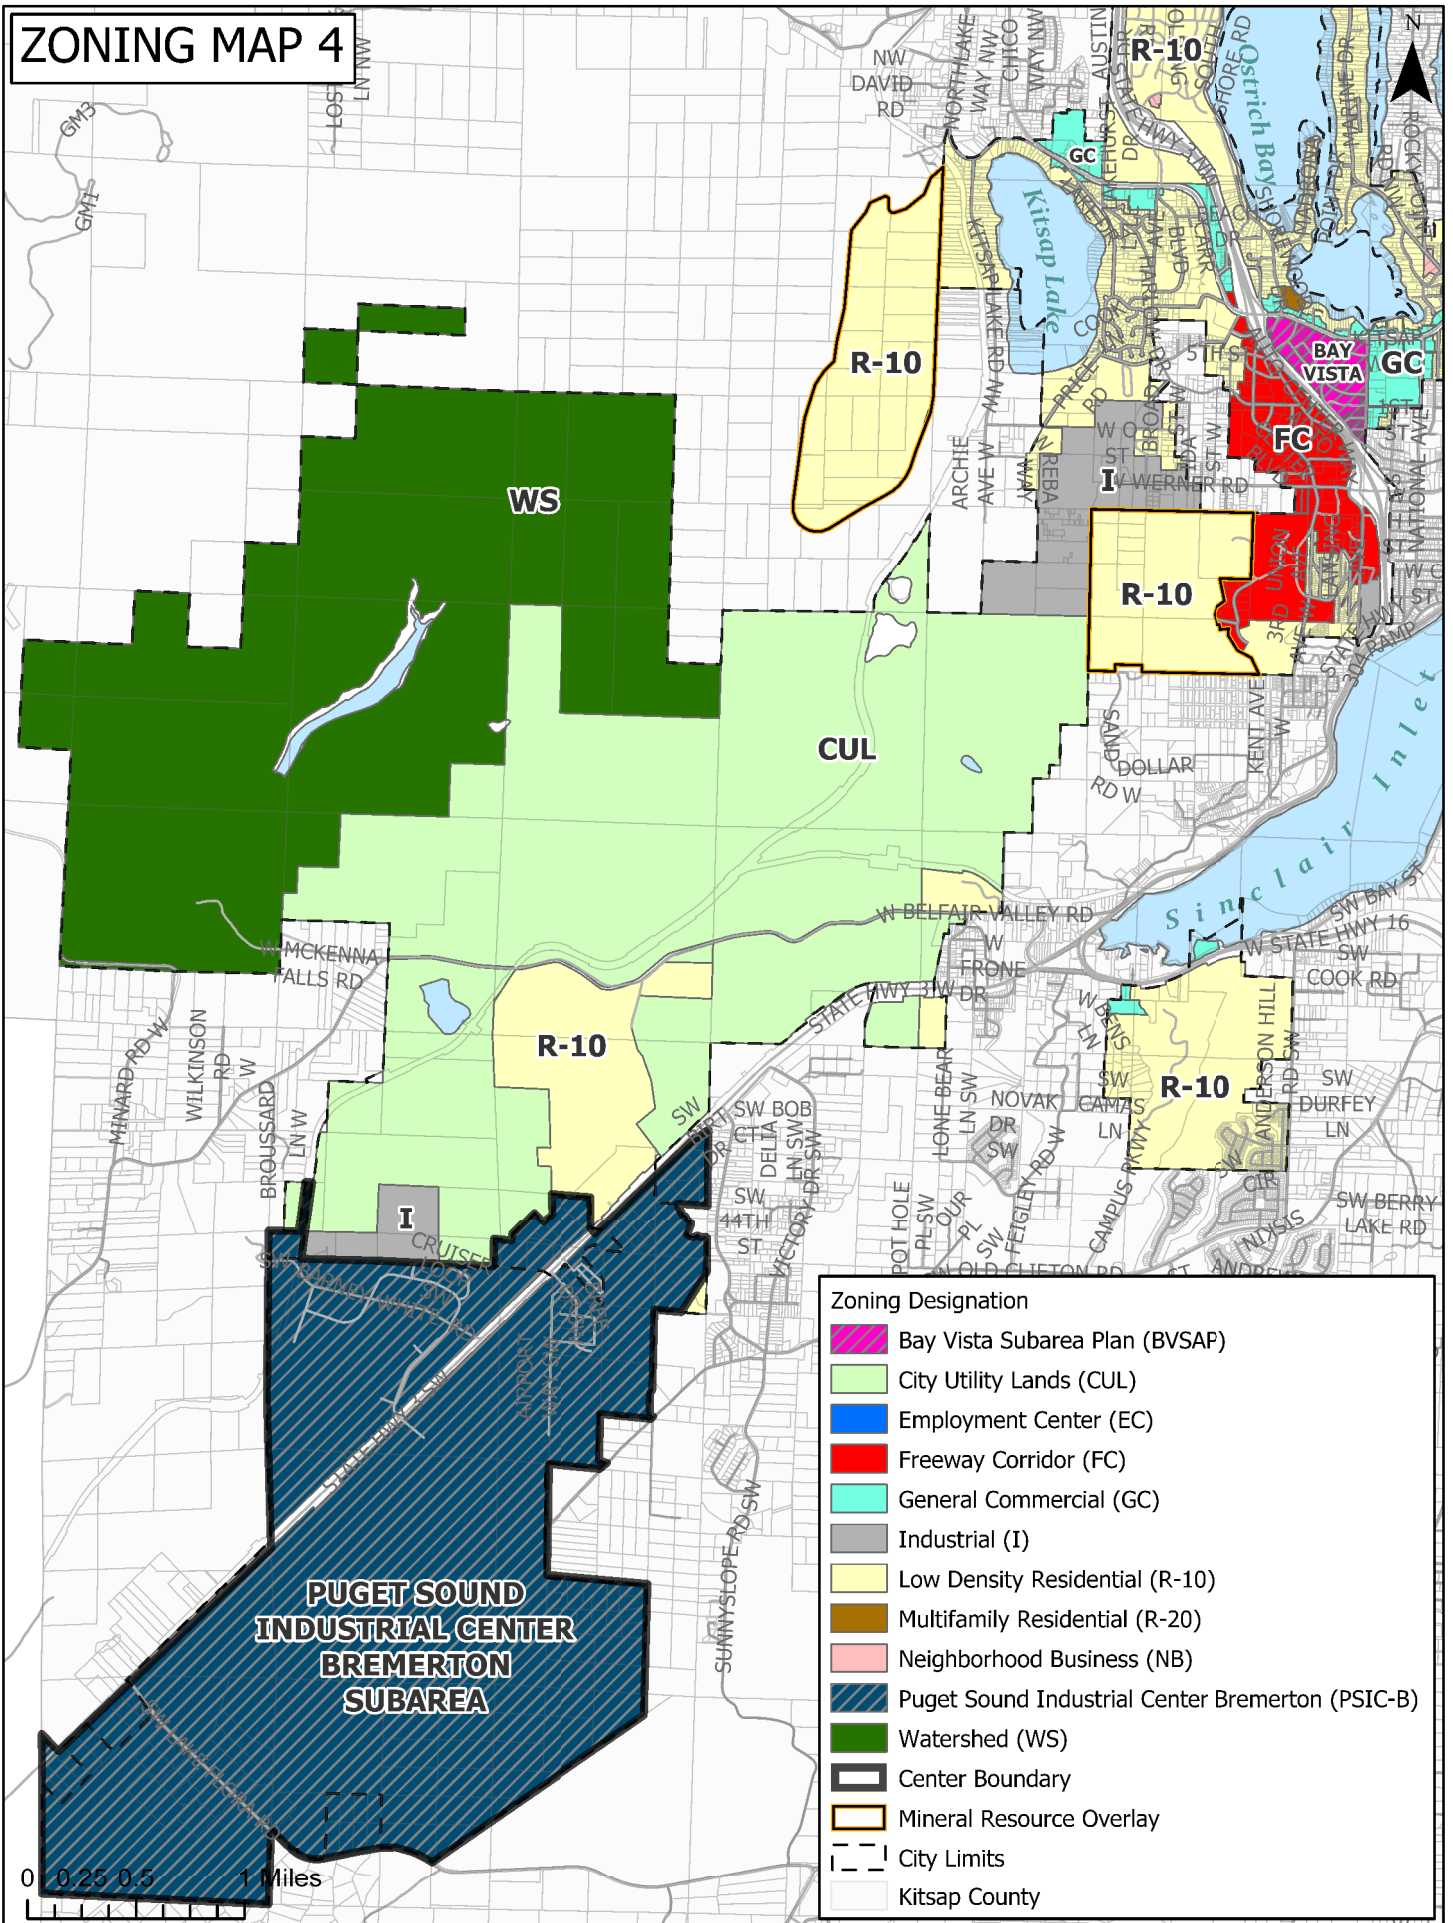

ZONING MAP 4

Zoning Designation	
	Bay Vista Subarea Plan (BVSAP)
	City Utility Lands (CUL)
	Employment Center (EC)
	Freeway Corridor (FC)
	General Commercial (GC)
	Industrial (I)
	Low Density Residential (R-10)
	Multifamily Residential (R-20)
	Neighborhood Business (NB)
	Puget Sound Industrial Center Bremerton (PSIC-B)
	Watershed (WS)
	Center Boundary
	Mineral Resource Overlay
	City Limits
	Kitsap County

0 0.25 0.5 1 Miles