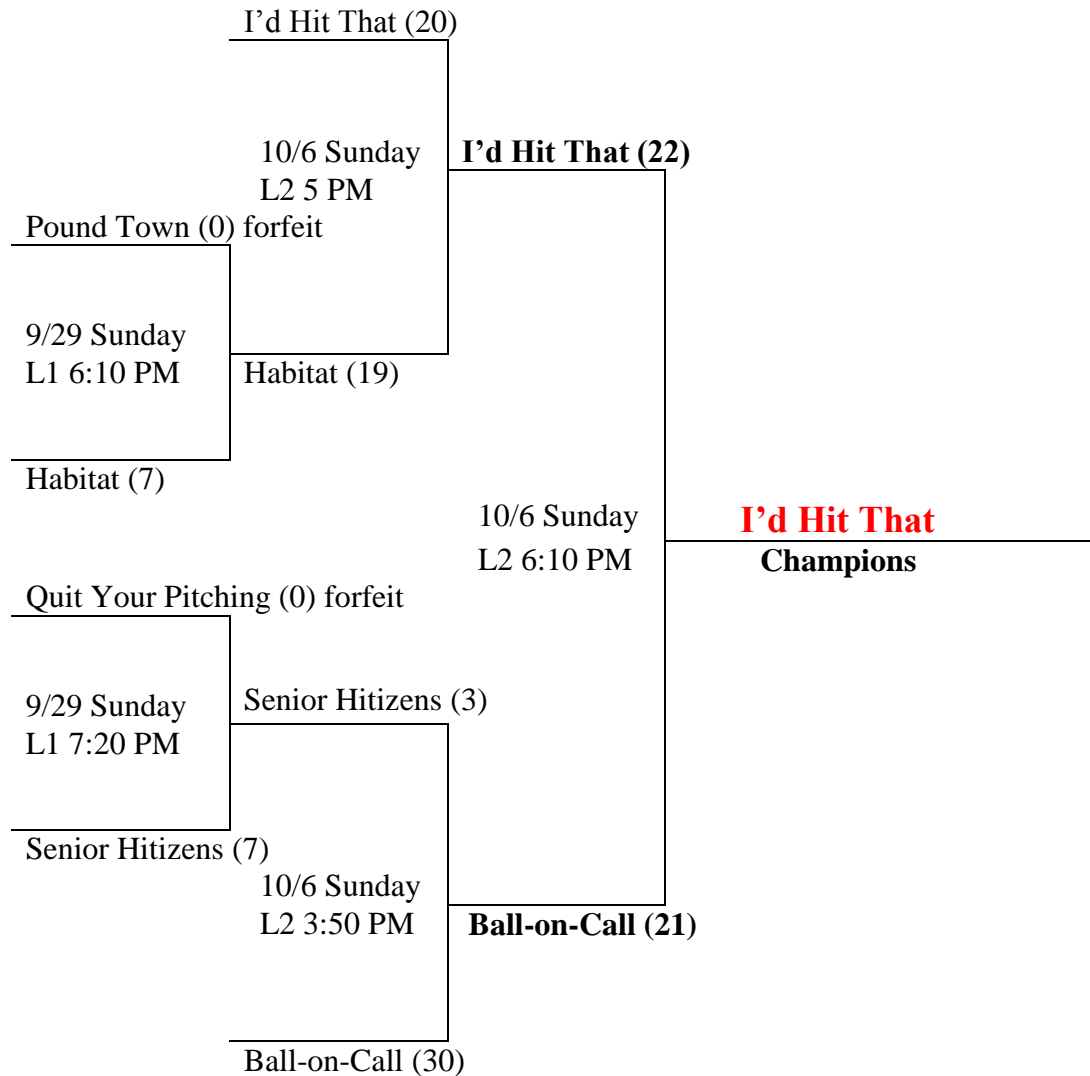

## Sunday Mixed League EOS Tournament Fall 2019 Copper Division (revision #2 10/1/19)

- Rules:** League rules apply with the exception of the following modifications;
- Home/Visitor:** Winner of **COIN FLIP** will have the choice of Home or Visitor team.
- Home Run Limit:** **1 + Progressive; Penalty if exceeded; Single and base runners advance (1) base.**
- Time Limit:** 1 hour & 5 minutes; Championship game 1 hour & 15 minutes.
- Awards:** Championship t-shirts to winning team.