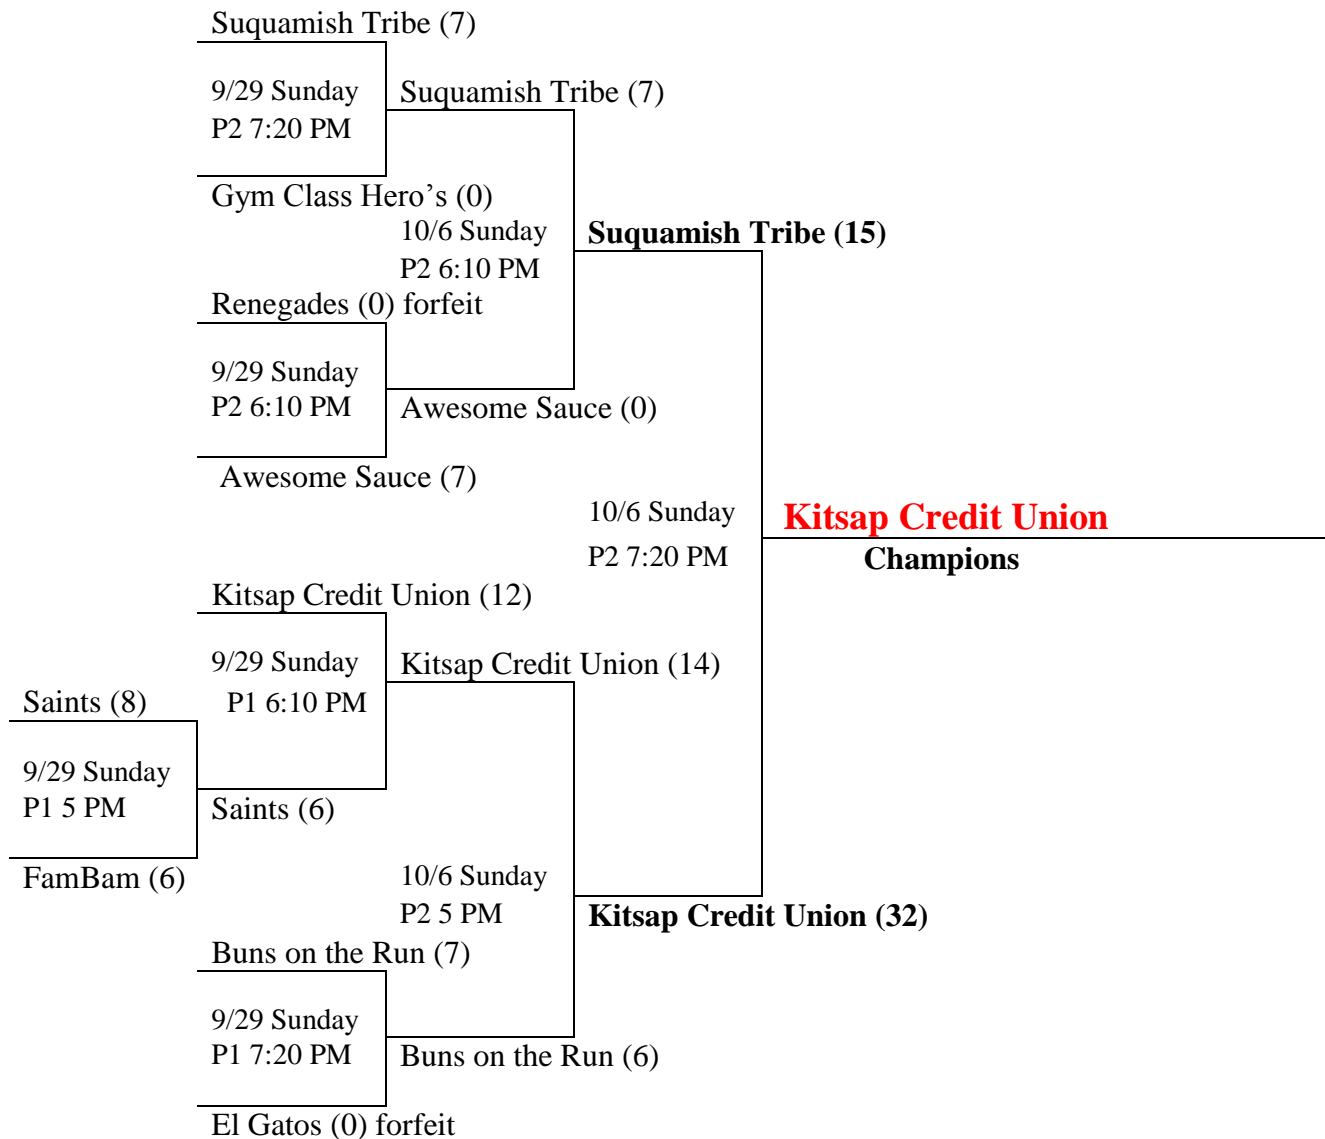

PARKS & RECREATION ATHLETICS DIVISION

680 LEBO BLVD. • BREMERTON, WA 98310
360.473.5427 • www.ci.bremerton.wa.us

Sunday Mixed League EOS Tournament Fall 2019 Silver Division (revision #2 10/1/19)

Rules:

Home/Visitor:

Home Run Limit:

Time Limit:

Awards:

League rules apply with the exception of the following modifications;

Winner of **COIN FLIP** will have the choice of Home or Visitor team.

2 + Progressive. Penalty if exceeded; Single & base runner(s) advance (1) base.

1 hours & 5 minutes; Championship game 1 hour & 15 minutes.

Championship T-shirts to winning team.