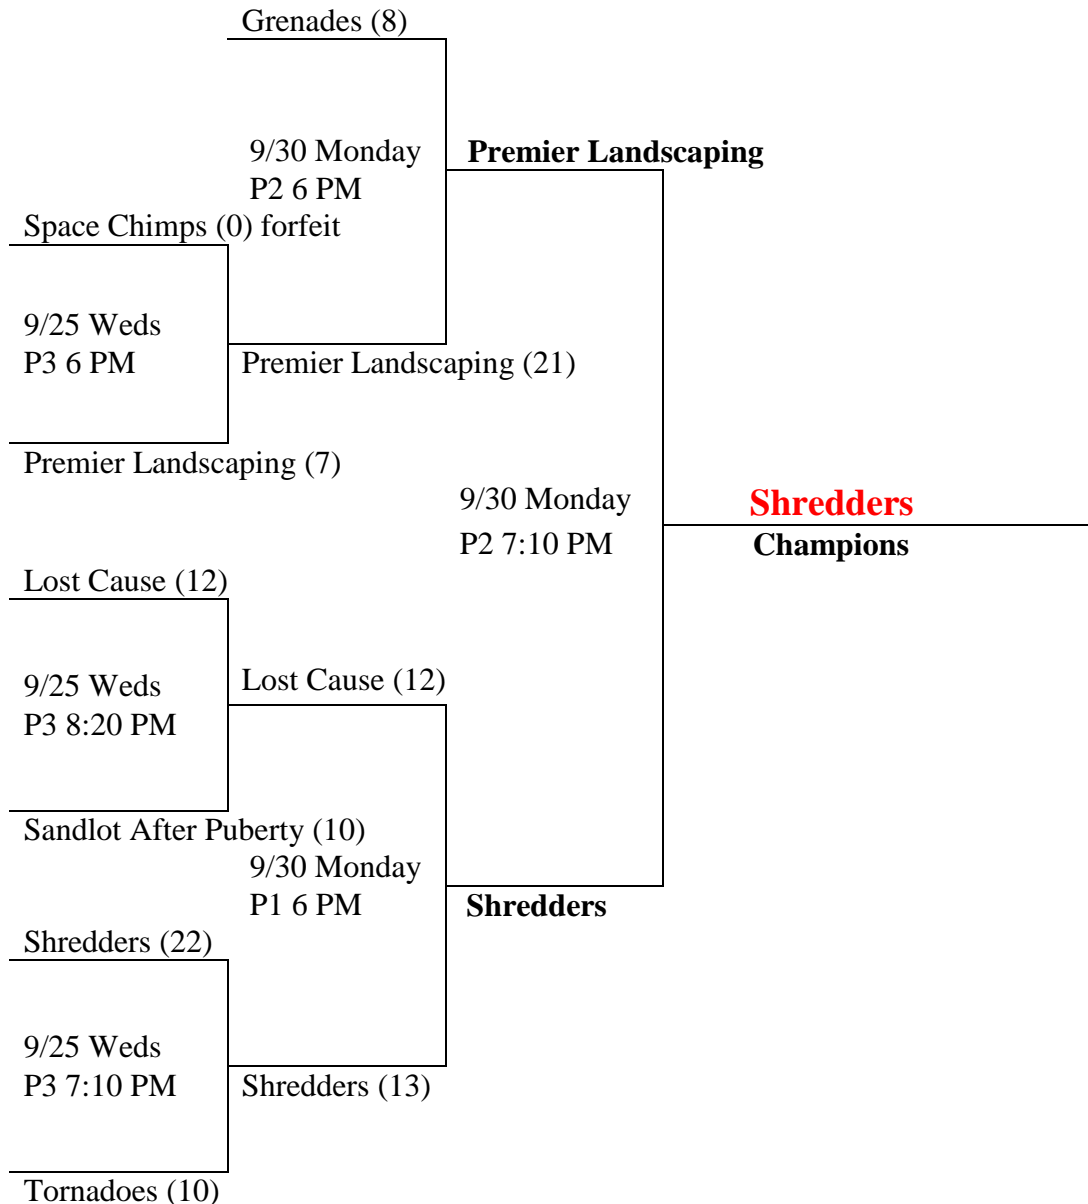

PARKS & RECREATION ATHLETICS DIVISION

680 LEBO BLVD. • BREMERTON, WA 98310
360.473.5427 • www.ci.bremerton.wa.us

Men's League Tournament Fall 2019 Silver Division (revised 9/23/19)

- Rules:** League rules apply with the exception of the following modifications.
- Home/Visitor:** Winner of **COIN FLIP** will have the choice of Home or Visiting team.
- Home Run Limit:** 2 + Progressive. **Penalty if exceeded; Single & runners advance 1 base.**
- Time Limit:** 1 hour & 5 minutes; Championship game 1 hour & 15 minutes.
- Awards:** Championship t-shirts to winning team.