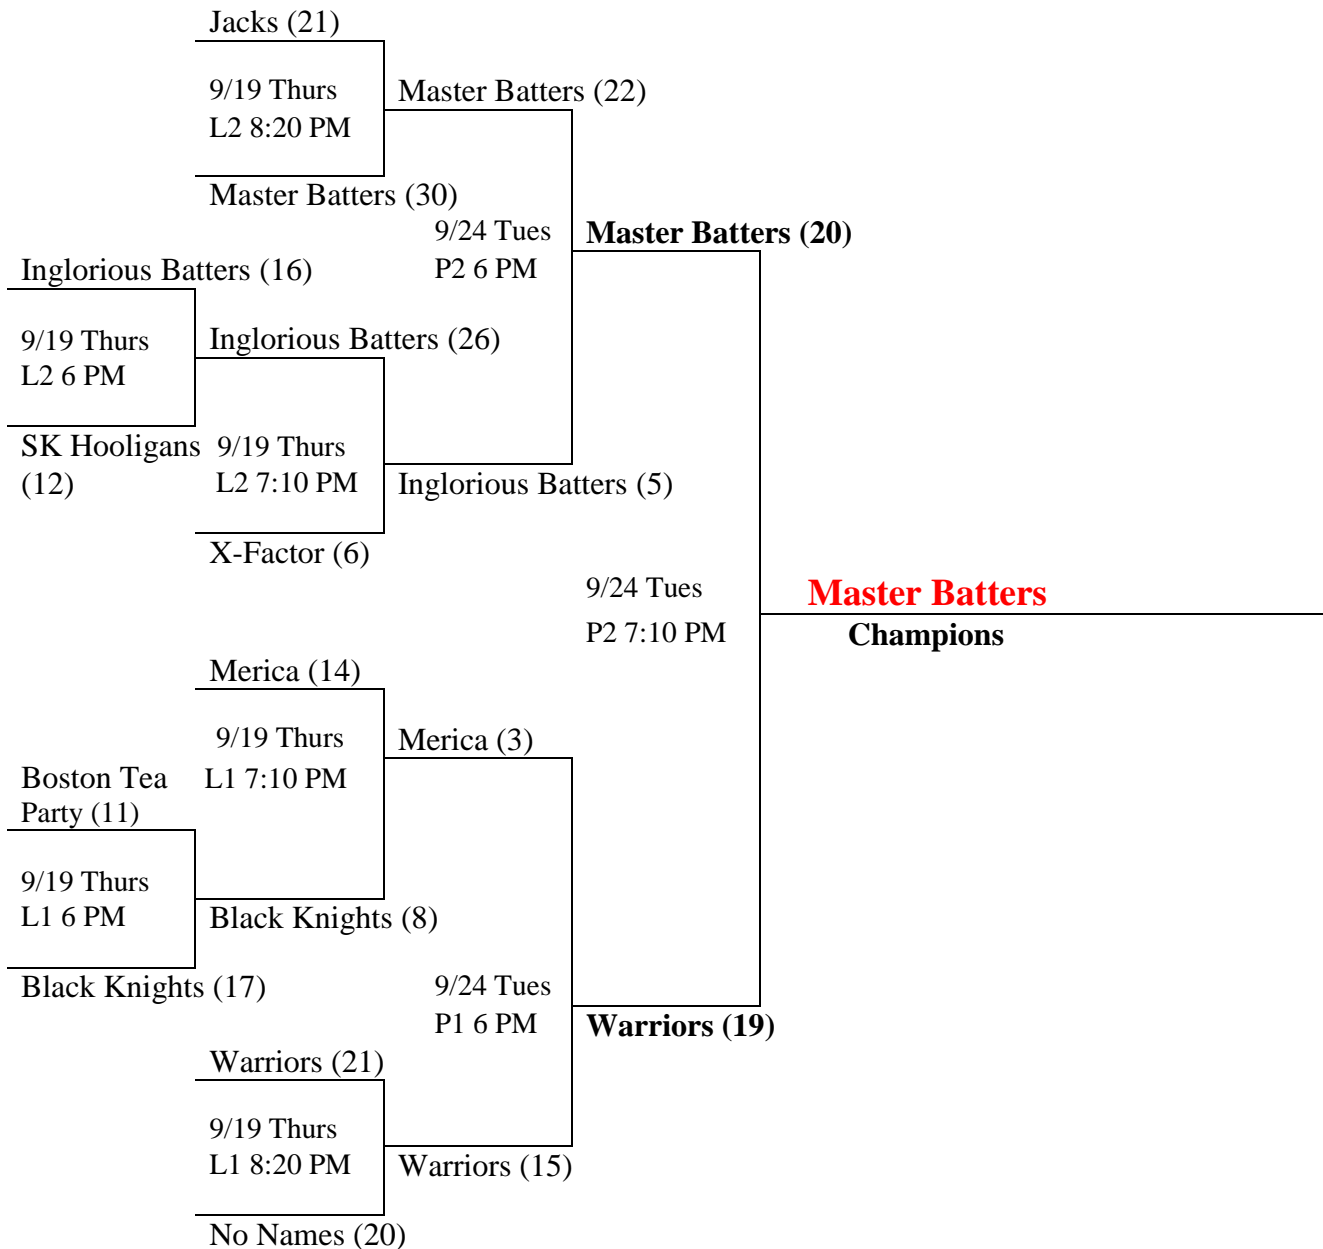

PARKS & RECREATION ATHLETICS DIVISION

680 LEO BLVD. • BREMERTON, WA 98310
360.473.5427 • www.ci.bremerton.wa.us

Men's League Tournament Fall 2019 Bronze Division

(revised 9/17/19)

Rules:

Home/Visitor:

Home Run Limit:

Time Limit:

Awards:

League rules apply with the exception of the following modifications;

Winner of **COIN FLIP** will have the choice of Home or Visitor team.

1 + Progressive. Penalty if exceeded; Single and base runners advance (1) base.

1 hour and 5 minutes; Championship game 1 hour and 10 minutes.

Championship t-shirts to winning team.