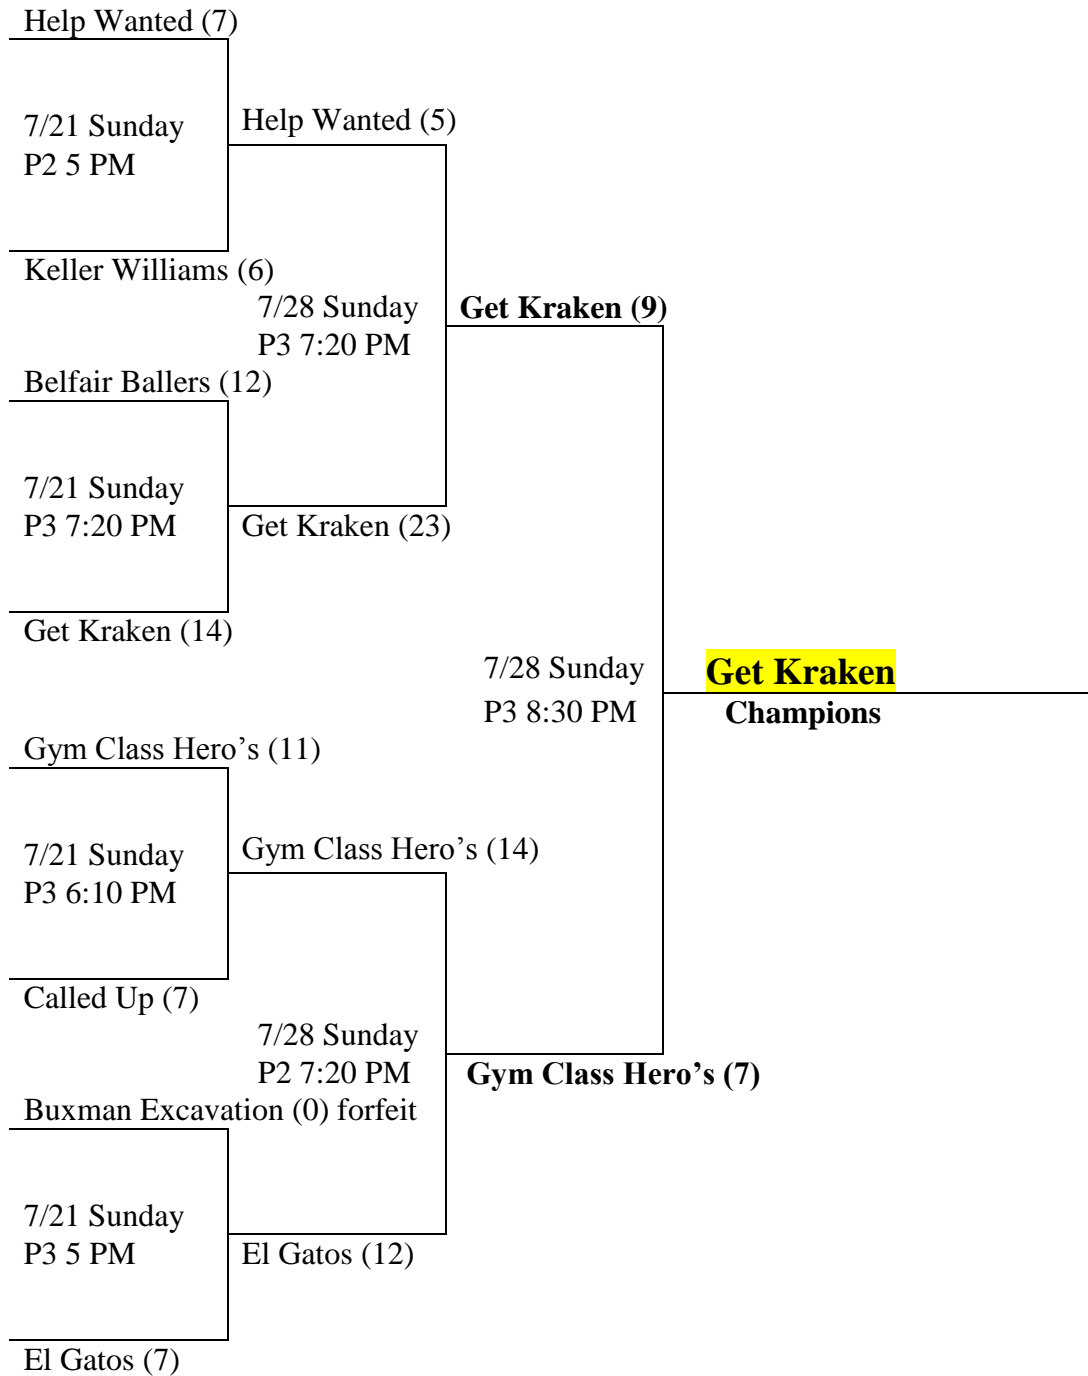

## Sunday Mixed League Tournament Spring 2019 Bronze Division

**Rules:**

**Home/Visitor:**

**Home Run Limit:**

**Time Limit:**

**Awards:**

League rules apply with the exception of the following modifications;

Winner of **COIN FLIP** will have choice of Home or Visitor team.

**2 + Progressive; Penalty if exceeded; single and base runners advance (1) base.**

1 hour & 5 minutes; Championship game 1 hour & 15 minutes.