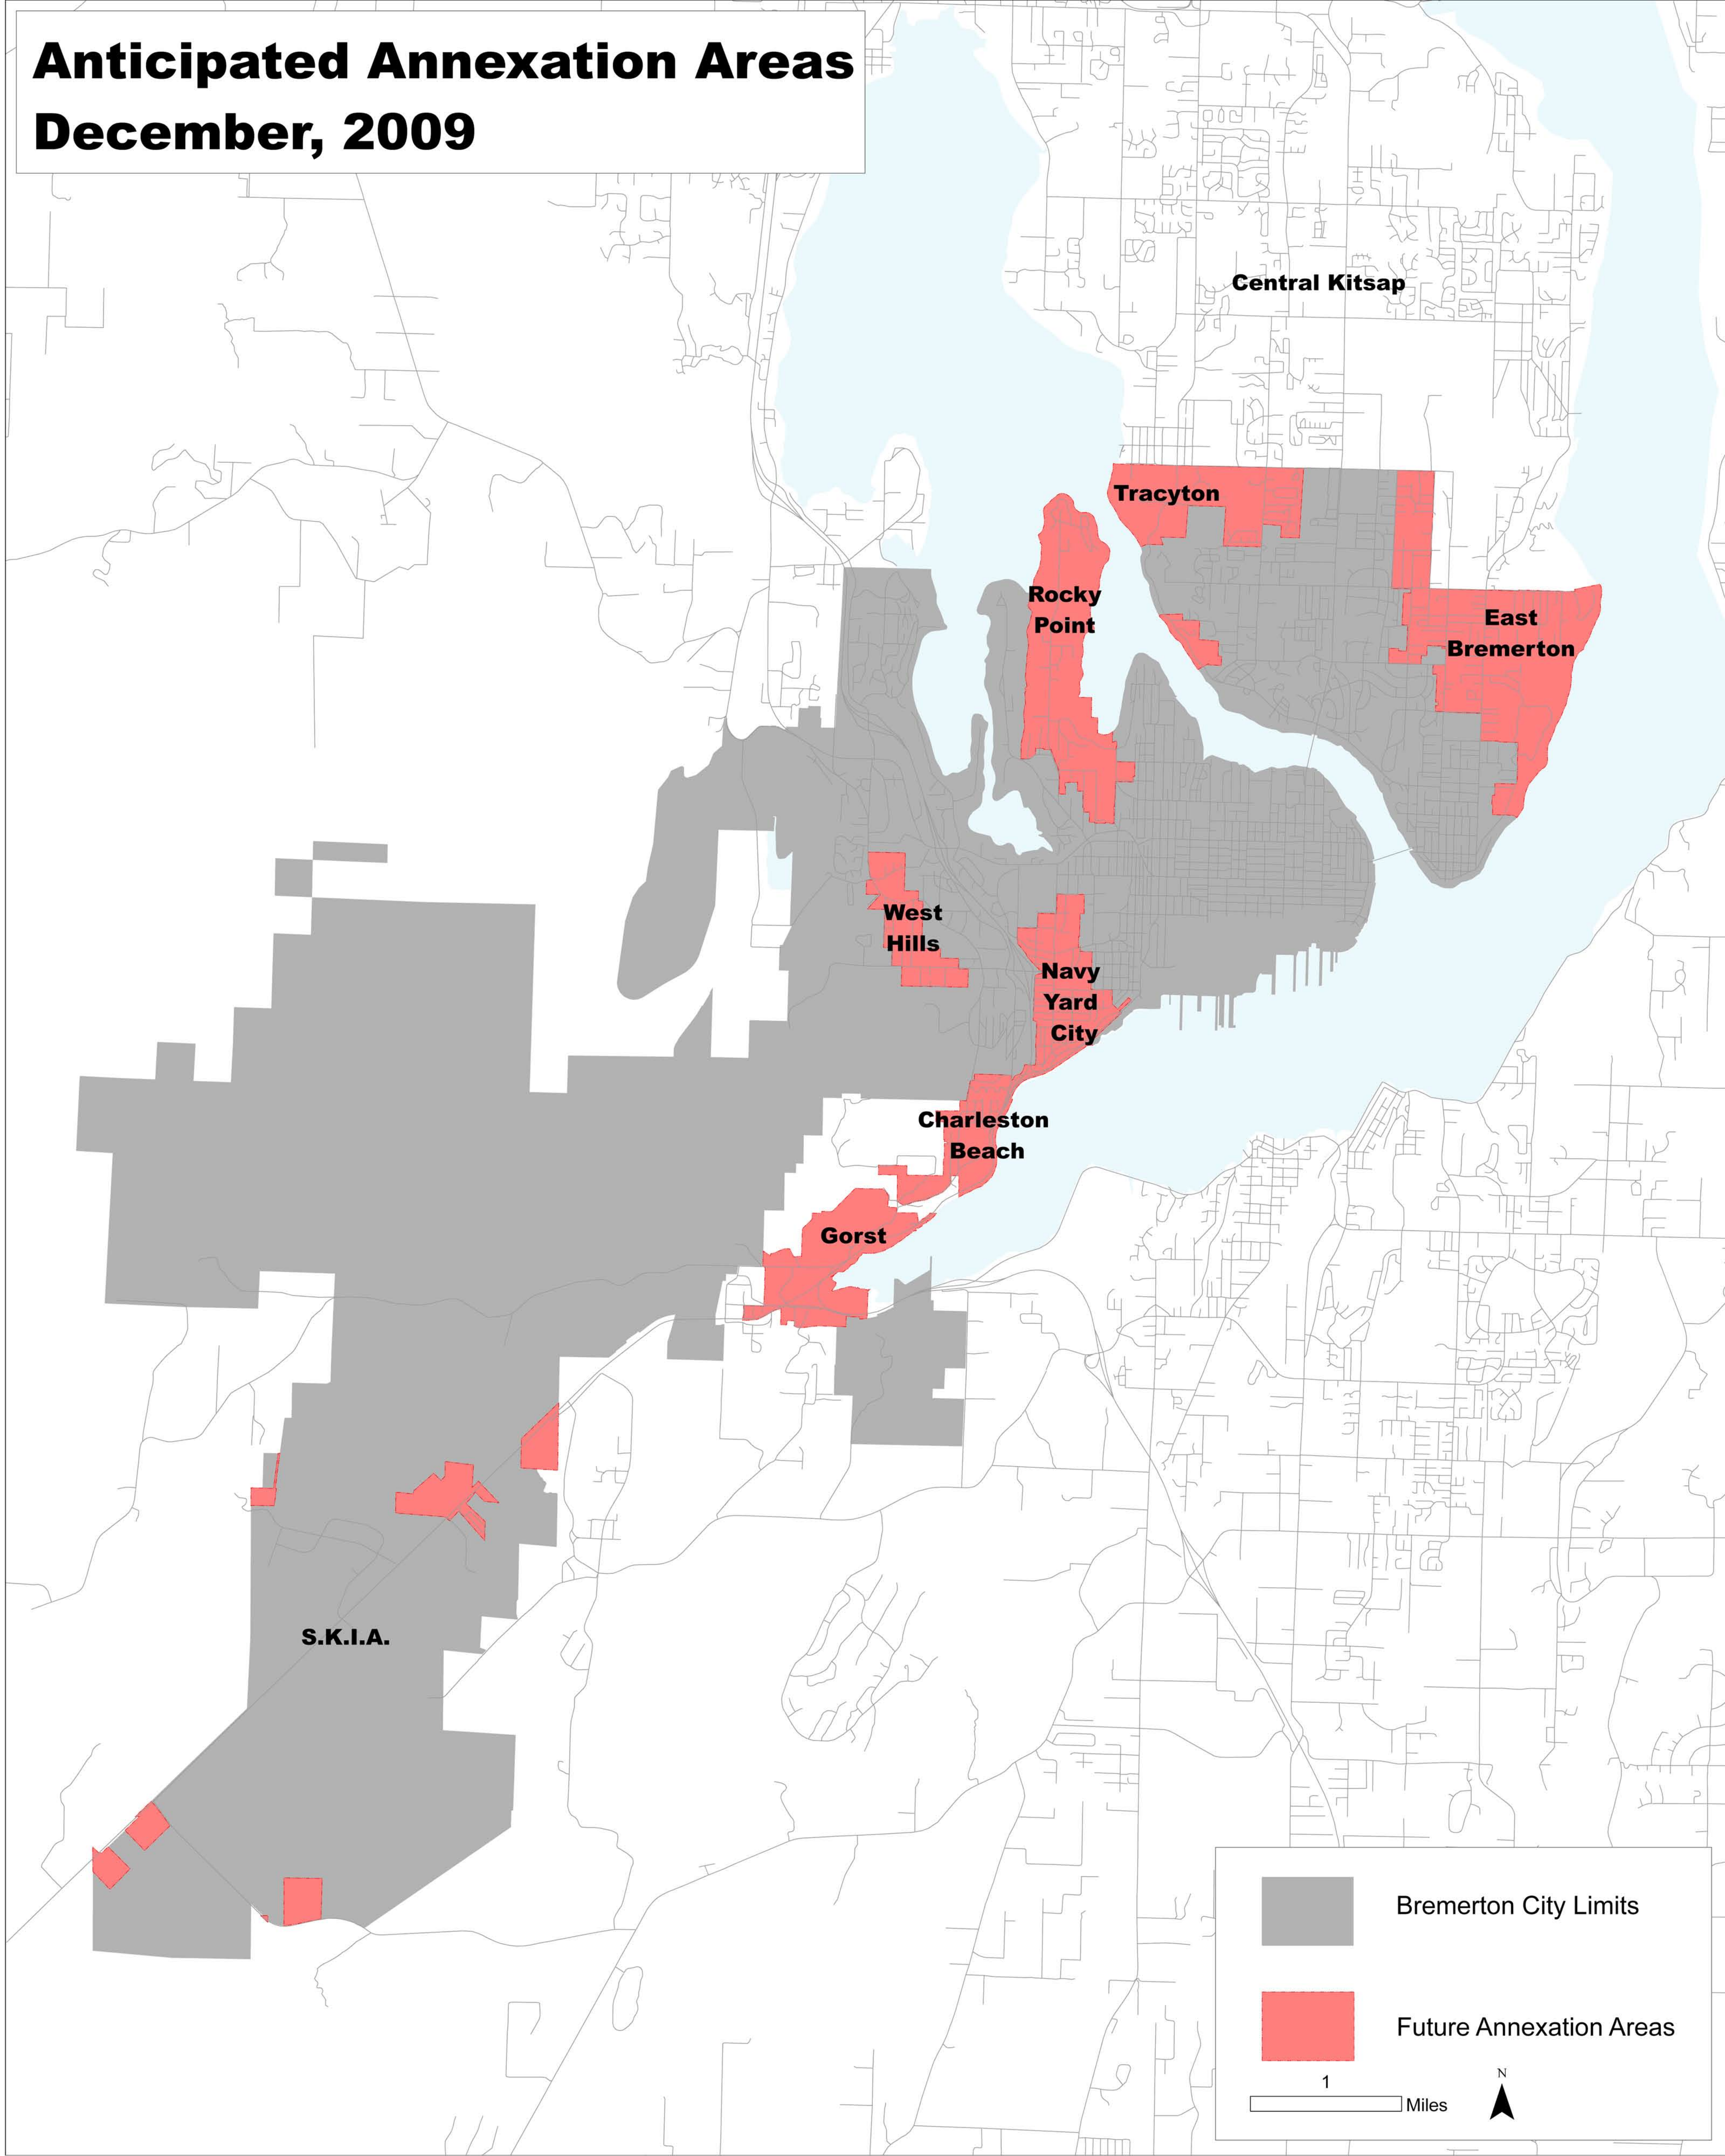

Anticipated Annexation Areas December, 2009

Central Kitsap

Tracyton

Rocky Point

East Bremerton

West Hills

Navy Yard City

Charleston Beach

Gorst

S.K.I.A.

Bremerton City Limits

Future Annexation Areas